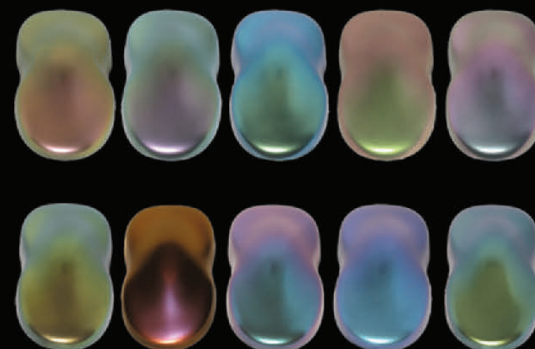

Chameleon Colors Starting at $75.00!***

Pearl Colors

Our pearl colors are some of the richest and most vibrant colors on the market. Our standard palette is available in both basecoat and single stage. Visit our web store for even more color options!